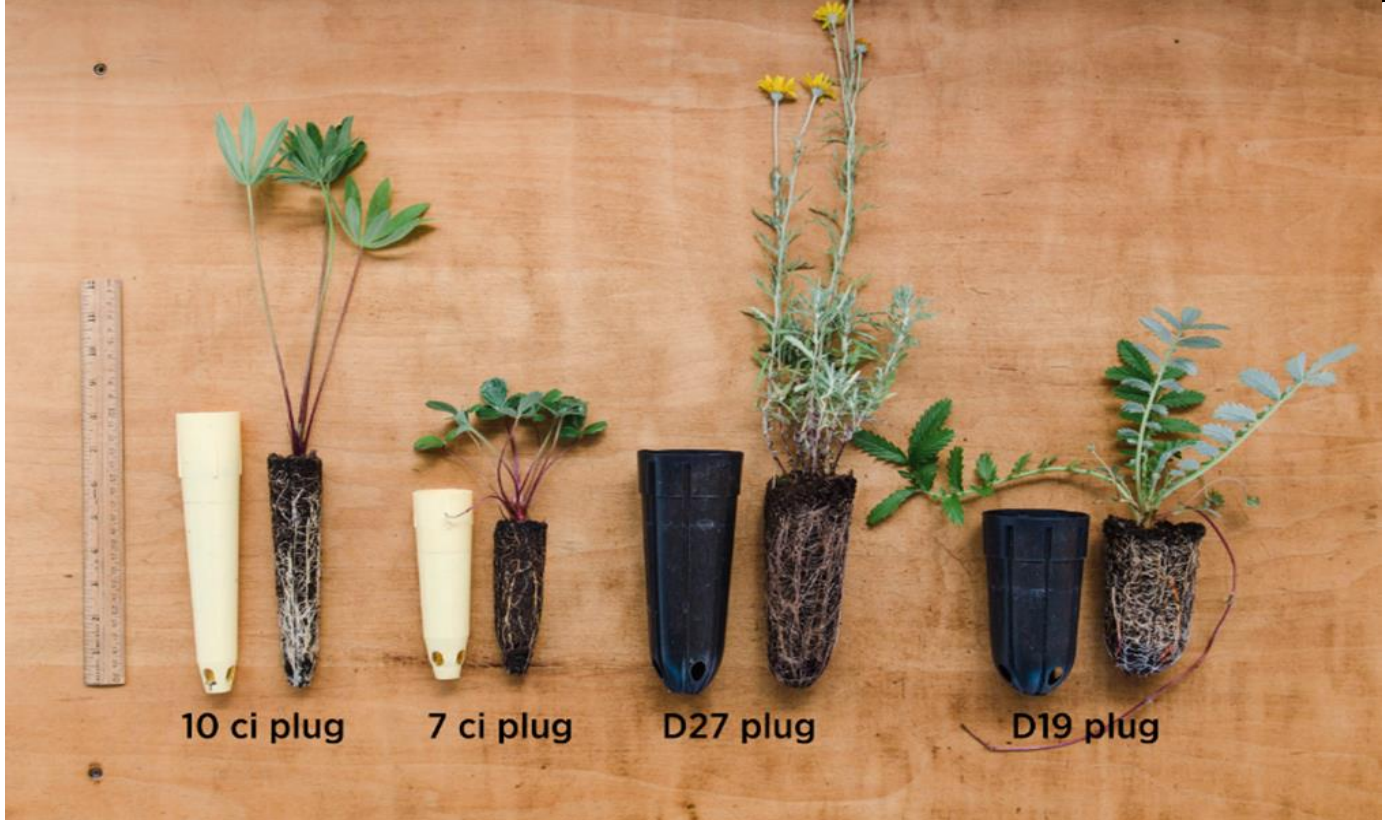

**Wholesale Plant Availability November 1, 2018**

Scientific Name	Common Name	Size	Available Now	Snoq Valley collected seed	Price	next available
<i>Viola glabella</i>	pioneer violet	19 ci plug	0	x	\$ 1.40	spring 2019
<i>Xerophyllum tenax</i>	beargrass	27 ci plug	0		\$ 2.20	fall 2019

**Wholesale Plant Availability November 1, 2018**

Scientific Name	Common Name	Size	Available Now	Snoq Valley collected seed	Price	next available
-----------------	-------------	------	---------------	----------------------------	-------	----------------