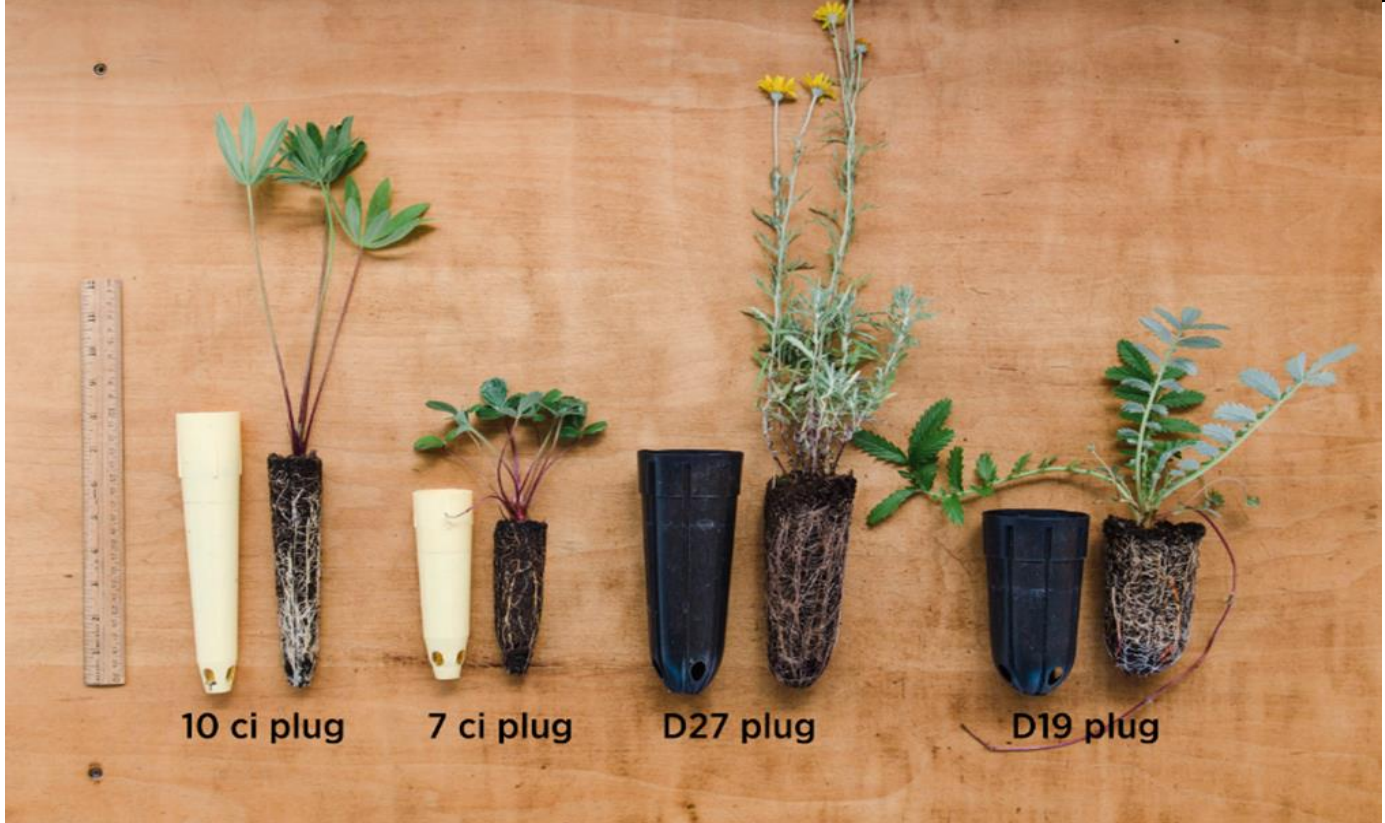

**Wholesale Plant Availability March, 2019**

Scientific Name	Common Name	Size	Available Now	Snoq Valley collected seed	Price	next available
<i>Viola glabella</i>	pioneer violet	19 ci plug	0	x	\$ 1.40	spring 2019
<i>Xerophyllum tenax</i>	beargrass	27 ci plug	0		\$ 2.20	fall 2019

**Wholesale Plant Availability March, 2019**

Scientific Name	Common Name	Size	Available Now	Snoq Valley collected seed	Price	next available
-----------------	-------------	------	---------------	----------------------------	-------	----------------