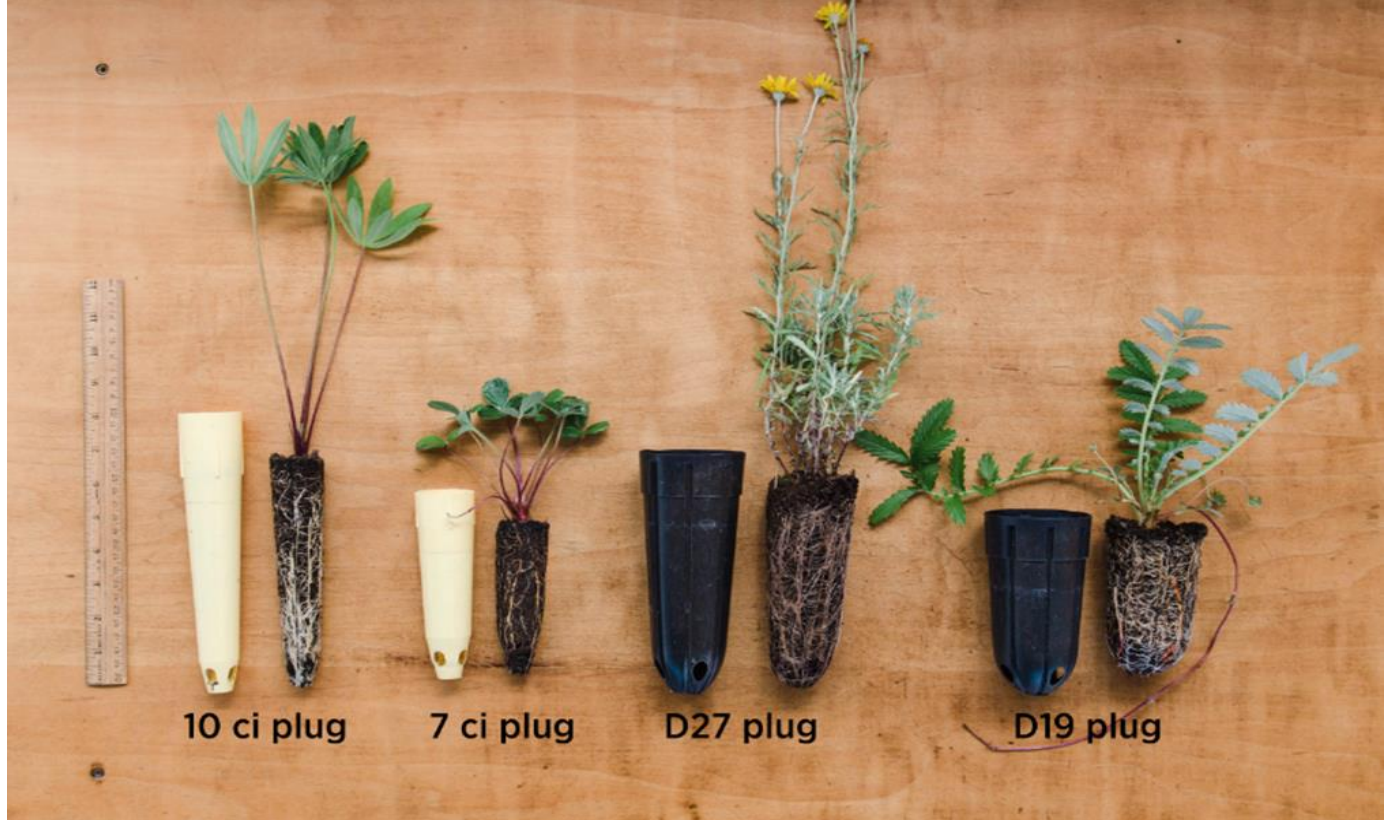

Scientific Name	Common Name	Size	Available Now	Snoq Valley collected seed	Price	next available
<i>Tolmiea menziesii</i>	piggy-back plant	4" pot	0	x	\$ 1.60	fall 2019
<i>Urtica dioica</i>	stinging nettle	4" pot	0	x	\$ 1.40	fall 2019
<i>Vancouveria hexandra</i>	inside out flower	19 ci plug	0		\$ 1.80	fall 2019
<i>Viola glabella</i>	pioneer violet	19 ci plug	0	x	\$ 1.40	fall 2019
<i>Xerophyllum tenax</i>	beargrass	27 ci plug	0		\$ 2.20	fall 2019

Scientific Name	Common Name	Size	Available Now	Snoq Valley collected seed	Price	next available
-----------------	-------------	------	---------------	----------------------------	-------	----------------